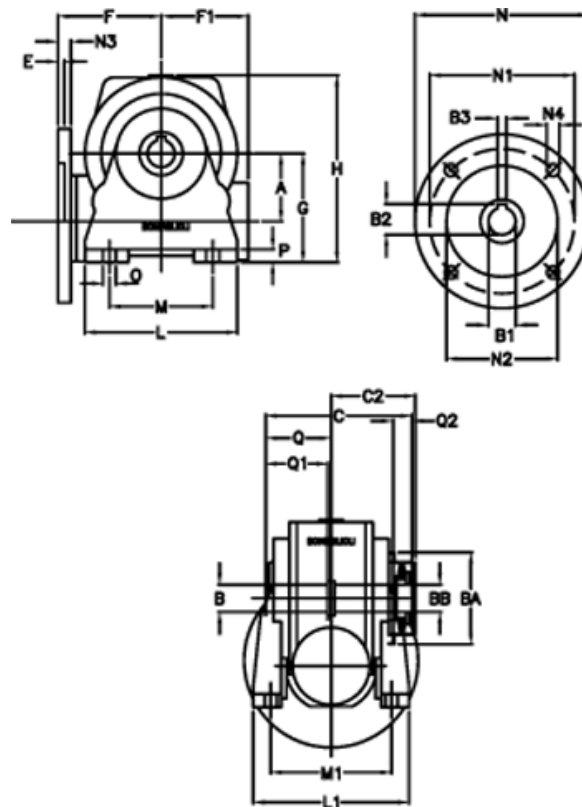

Article number: 390204901072336

Description: Worm Gear with Torque Limiter
VF 49-L2-N-10 P63B14

Measures

a = 49.50	C2 = 63,5	L1 = 124	O = 8.5
B = 25	Description = VF 49N-xx-63B14	m = 63	P = 12
B1 E7 = 11	E = 3.0	M1 = 98.5	Q = 51.0
B2 = 12.8	F = 70	N = 90	Q1 = 41
B3 H9 = 4	F1 = 63	N1 = 75	Q2 = 15
BA = 63	g = 82	N2 = 60	
BB H7 = 14	H = 138.0	N3 = 7.0	
C = 105	L = 110	N4 = 6	